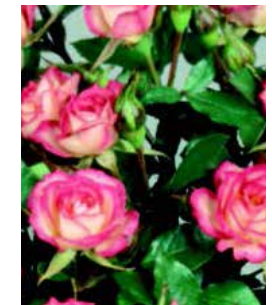

Magic Carousel

Petite Patio Roses 1L 10 pots per tray

Product	Price per Pot	Barcode	Description	Jan	Feb	Mar	Apr	May	Jun	Jul	Aug	Sep	Oct	Nov	Dec
Petite Patio 1L Grade A lovely range of petite roses in a wide range of colours. The perfect gift range.															
Ko's Yellow	\$5.48	9419428215865	Nicely shaped, medium yellow flowers, often tinged orange pink. Good garden display or cut flower.	✓	✓	✓	✓	✓			✓	✓	✓	✓	✓
Lavender Jewel	\$5.48	9419428215872	Masses of soft lavender flowers on healthy, vigorous bushes. Height 50cm.	✓	✓	✓	✓	✓			✓	✓	✓	✓	✓
Libby	\$5.48	9419428215889	A striking display of white flowers edged with deep pink. Excellent for cut flowers. Height 60cm.	✓	✓	✓	✓	✓			✓	✓	✓	✓	✓
Little Eskimo	\$5.48	9419428215896	Clusters of short, pointed buds open to double white, slightly pink flowers. Height 30cm.	✓	✓	✓	✓	✓			✓	✓	✓	✓	✓
Little Scotch	\$5.48	9419428215902	Slightly fragrant, well-formed double blooms of rich buff fading to white as the flower opens.	✓	✓	✓	✓	✓			✓	✓	✓	✓	✓
Luis Desamero	\$5.27	9419428215919	Classic pale ivory to soft lemon flowers with good form. Ideal for cut flowers. Height 40cm.	✓	✓	✓	✓	✓			✓	✓	✓	✓	✓
Loving Touch	\$5.27	9419428215926	Classic, long pointed apricot buds, perfect for floral work. Height 60cm.	✓	✓	✓	✓	✓			✓	✓	✓	✓	✓
Lucky Me	\$5.27	9419428215933	Bright magenta flowers on a healthy bush. Quick repeat flowers. Height 30cm.	✓	✓	✓	✓	✓			✓	✓	✓	✓	✓
Magic Carousel	\$5.27	9419428215940	Beautiful eye catching white flowers with red edges. Excellent cut flowers. Height 90cm.	✓	✓	✓	✓	✓			✓	✓	✓	✓	✓
Manapouri	\$5.27	9419428215957	Mildly fragrant, medium pink flowers throughout the year. Height 35-50cm.	✓	✓	✓	✓	✓			✓	✓	✓	✓	✓