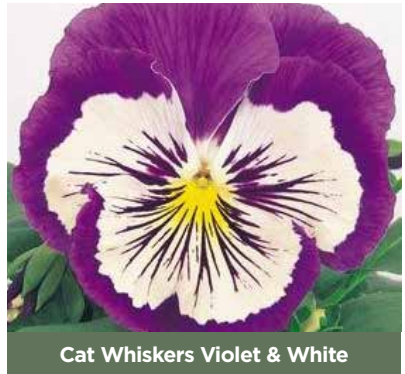

Potted Colour .6L Range 12 pots per tray

Product	Price per Tray	Barcode	Description	Jan	Feb	Mar	Apr	May	Jun	Jul	Aug	Sep	Oct	Nov	Dec
Pansy															
Halloween Mix	$19.59	9419428208232	A mixture of orange and black pansies. Compact plant with large blooms.			✓	✓	✓	✓	✓	✓	✓			
Karma Blue Sun	$19.59	9419428208232	Deep purple wings with blue and yellow faces. Compact plant with large blooms.			✓	✓	✓	✓	✓	✓	✓			
Majestic Marina	$19.59	9419428208232	Lavender flower with dark purple face, edged with white. Makes effective mass planting.			✓	✓	✓	✓	✓	✓	✓			
Midnight sun	$19.59	9419428208232	A unique pansy with dark deep purple flowers that have an almost luminescent yellow face.		✓	✓	✓	✓	✓	✓	✓	✓	✓		
Morpho	$19.59	9419428208232	Named after a beautiful, rare butterfly. A bicolor mix of mid blue and lemon yellow petals.		✓	✓	✓	✓	✓	✓	✓	✓	✓		
Pansy Mix	$19.59	9419428208232	A vibrant blend with large bright flowers for many months of the year.		✓	✓	✓	✓	✓	✓	✓	✓	✓		
Pansy Frizz Mix	$19.59	9419428208232	An exciting range of ruffled pansies in a wide range of eye-catching colours. Very popular!			✓	✓	✓	✓	✓	✓	✓			
Strawberry Cream	$19.59	9419428208232	A colourful pansy variety producing soft strawberry pink flowers with beautiful white highlights.		✓	✓	✓	✓	✓	✓	✓	✓	✓		
White	$19.59	9419428208232	Large flowered pansy with masses of stunning white flowers without a face.		✓	✓	✓	✓	✓	✓	✓	✓	✓		

HOME GARDEN COLOUR PANSY