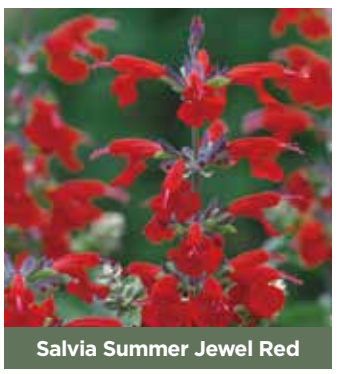

HOME GARDEN COLOUR .6L