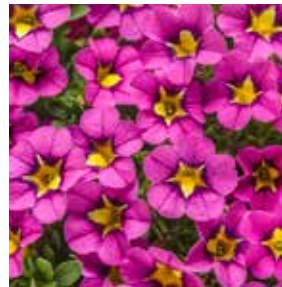

Hollywood Star