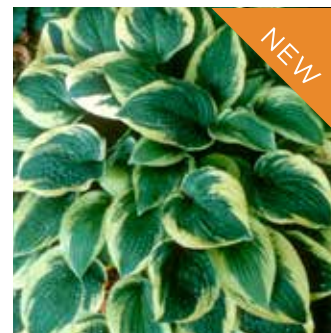

2.5L HOSTAS

Blue Mammoth

Earth Angel

Emerald Ruff Cut

Great Expectations

Patriot

Wide Brim

Home Garden 2.5L Shrub Range 3 pots per tray