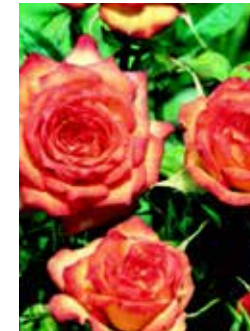

Ring of Fire