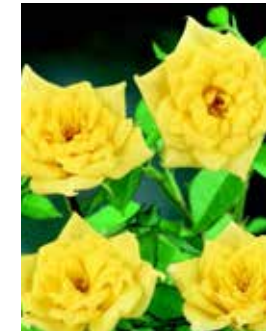

Rise n Shine