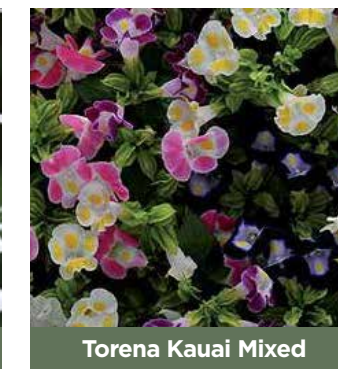

HOME GARDEN COLOUR .6L