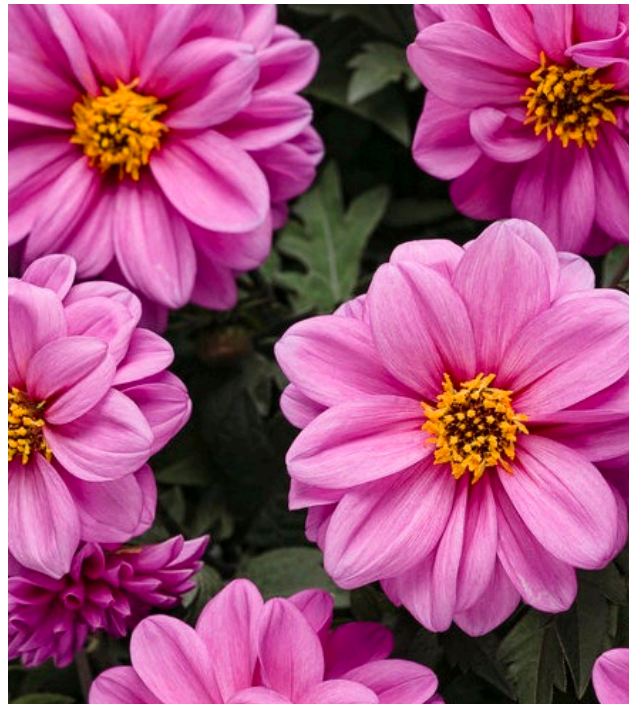

DESCRIPTION:

New Dissected, chocolate foliage. Semi double flowers are pure yellow with amber tones. Excellent mildew tolerance

AVAILABLE:

November to January

FULL DETAILS:

Page 46

Dahlia Dahlightful Lively Lavender