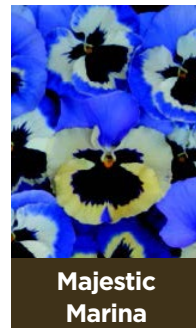

Potted Colour .6L Range

12 pots per tray