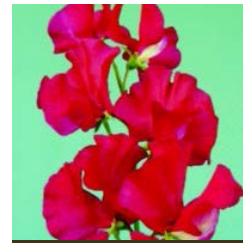

6 punnets per tray