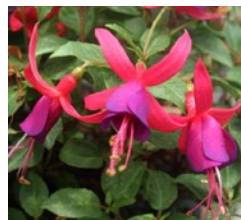

4 pots per tray			Jan	Feb	Mar	Apr	May	Jun	Jul	Aug	Sep	Oct	Nov	Dec
Product	Barcode	Description												
Fuchsia Shadow Dancer Compact Growers														
Gene	9419428000676	Pink and purple flowers on mid-green foliage. Compact and bushy growth habit. H 20-30cm	✓	✓	✓	✓	✓				✓	✓	✓	✓
Marcia	9419428000690	Cherry red sepals and violet petals. A beautiful combination. H 20-30cm	✓	✓	✓	✓	✓				✓	✓	✓	✓
Martha	9419428007651	Pastel violet pink with light pink sepals. H 25cm	✓	✓	✓	✓	✓				✓	✓	✓	✓
Peggy	9419428000706	Single bloom pink and red flowers on a compact and upright bush. H 25cm	✓	✓	✓	✓	✓				✓	✓	✓	✓
Rosella	9419428000713	Sweet pink and white flowers on an upright plant. Attracts butterflies. H 20-30cm	✓	✓	✓	✓	✓				✓	✓	✓	✓
Shirley	9419428000720	Deep pink-red sepals and apricot-pink petals. Compact growth habit. H 25cm	✓	✓	✓	✓	✓				✓	✓	✓	✓
Violetta	9419428000737	Pastel pink-violet flowers make this a very dainty and beautiful combination. H 20-30cm	✓	✓	✓	✓	✓				✓	✓	✓	✓
Viona	9419428000744	Fully double flowers with apricot-pink sepals and pale pink petals. H 25cm	✓	✓	✓	✓	✓				✓	✓	✓	✓
Fuchsia Shadow Dancer Tall Growers														
Sundancer	9419428010729	Violet and pink flowers on a large growing plant that is designed for New Zealand gardens. H 2m	✓	✓	✓	✓	✓				✓	✓	✓	✓
Gazania Tiger Eye	9419428000751	Flaming orange flowers with a darker centre. Cream and green foliage gives a point of difference.	✓										✓	✓
Gaura														
Gaura Freefolk Rosy	9419428010736	Upright, cream-green foliage with white and pint picotee flowers. Heat and drought tolerant.	✓										✓	✓
Gaura Lollipop Blush	9419428003073	Bold pink flowers on red stems and deep green foliage. Heat and drought tolerant.	✓										✓	✓
Gaura Lollipop Pink	9419428000768	Rose-pink flowers on reddish stems above purple-green foliage. Height to 35cm	✓										✓	✓
Gaura Rosy Jane	9419428001307	Two toned picotee flowers of white with pink borders on upright green foliage. Heat and drought tolerant.	✓										✓	✓
Hemerocallis														
Aztec Gold	9419428000775	Daylily. Stunning large yellow flowers with green foliage. Ideal for cut flowers.									✓	✓	✓	
Grape Ripple	9419428000782	Daylily. Beautiful purple flowers with yellow centre. Ideal for cut flowers.									✓	✓	✓	
Marcia Faye	9419428000799	Daylily. Pretty pink flowers finished off with a yellow centre. Ideal for cut flowers.									✓	✓	✓