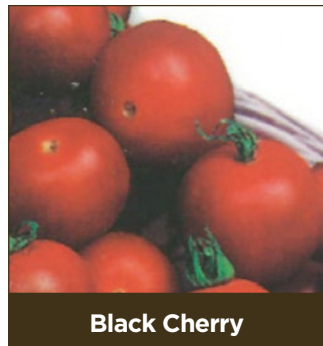

TOMATO SINGLE .6L