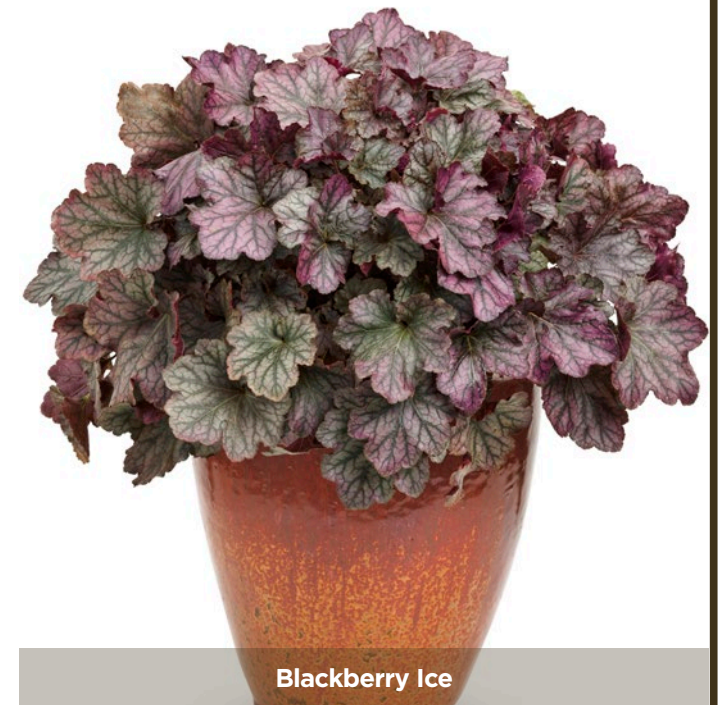

Blackberry Ice