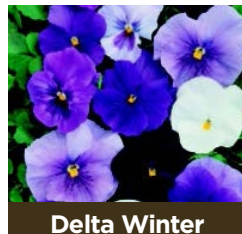

Delta Winter Waterfalls