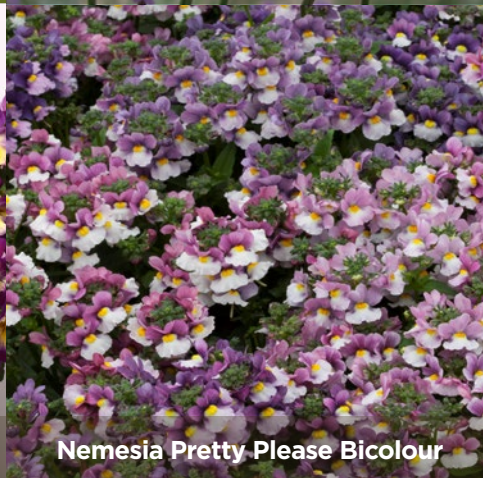

**NEW
IN 2019**

Calocephalus Bed Head

Gypsophila Gypsy Rose

Verbena Bonariensis Finesse

Salvia Salvatore Blue

Pansy Cool Wave Raspberry

Nemesia Pretty Please Bicolour

Antirrhinum Snappy Tri Colour Mix