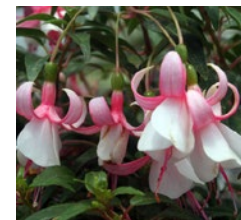

4 pots per tray			Jan	Feb	Mar	Apr	May	Jun	Jul	Aug	Sep	Oct	Nov	Dec
Product	Barcode	Description												
Fuchsia Shadow Dancer Compact Growers														
Gene	9419428000676	Pink and purple flowers on mid-green foliage. Compact and bushy growth habit. H 20-30cm	✓	✓	✓	✓	✓				✓	✓	✓	✓
Marcia	9419428000690	Cherry red sepals and violet petals. A beautiful combination. H 20-30cm	✓	✓	✓	✓	✓				✓	✓	✓	✓
Martha	9419428007651	Pastel violet pink with light pink sepals. H 25cm	✓	✓	✓	✓	✓				✓	✓	✓	✓
Peggy	9419428000706	Single bloom pink and red flowers on a compact and upright bush. H 25cm	✓	✓	✓	✓	✓				✓	✓	✓	✓
Rosella	9419428000713	Sweet pink and white flowers on an upright plant. Attracts butterflies. H 20-30cm	✓	✓	✓	✓	✓				✓	✓	✓	✓
Shirley	9419428000720	Deep pink-red sepals and apricot-pink petals. Compact growth habit. H 25cm	✓	✓	✓	✓	✓				✓	✓	✓	✓
Violetta	9419428000737	Pastel pink-violet flowers make this a very dainty and beautiful combination. H 20-30cm	✓	✓	✓	✓	✓				✓	✓	✓	✓
Viona	9419428000744	Fully double flowers with apricot-pink sepals and pale pink petals. H 25cm	✓	✓	✓	✓	✓				✓	✓	✓	✓
Fuchsia Shadow Dancer Tall Growers														
Sundancer	9419428010729	Violet and pink flowers on a large growing plant that is designed for New Zealand gardens. H 2m	✓	✓	✓	✓	✓				✓	✓	✓	✓
Gazania Tiger Eye	9419428000751	Flaming orange flowers with a darker centre. Cream and green foliage gives a point of difference.	✓										✓	✓
Gaura														
Gaura Freefolk Rosy	9419428010736	Upright, cream-green foliage with white and pint picotee flowers. Heat and drought tolerant.	✓										✓	✓
Gaura Lollipop Blush	9419428003073	Bold pink flowers on red stems and deep green foliage. Heat and drought tolerant.	✓										✓	✓
Gaura Lollipop Pink	9419428000768	Rose-pink flowers on reddish stems above purple-green foliage. Height to 35cm	✓										✓	✓
Gaura Rosy Jane	9419428001307	Two toned picotee flowers of white with pink borders on upright green foliage. Heat and drought tolerant.	✓										✓	✓
Hemerocallis														
Aztec Gold	9419428000775	Daylily. Stunning large yellow flowers with green foliage. Ideal for cut flowers.									✓	✓	✓	
Grape Ripple	9419428000782	Daylily. Beautiful purple flowers with yellow centre. Ideal for cut flowers.									✓	✓	✓	
Marcia Faye	9419428000799	Daylily. Pretty pink flowers finished off with a yellow centre. Ideal for cut flowers.									✓	✓	✓